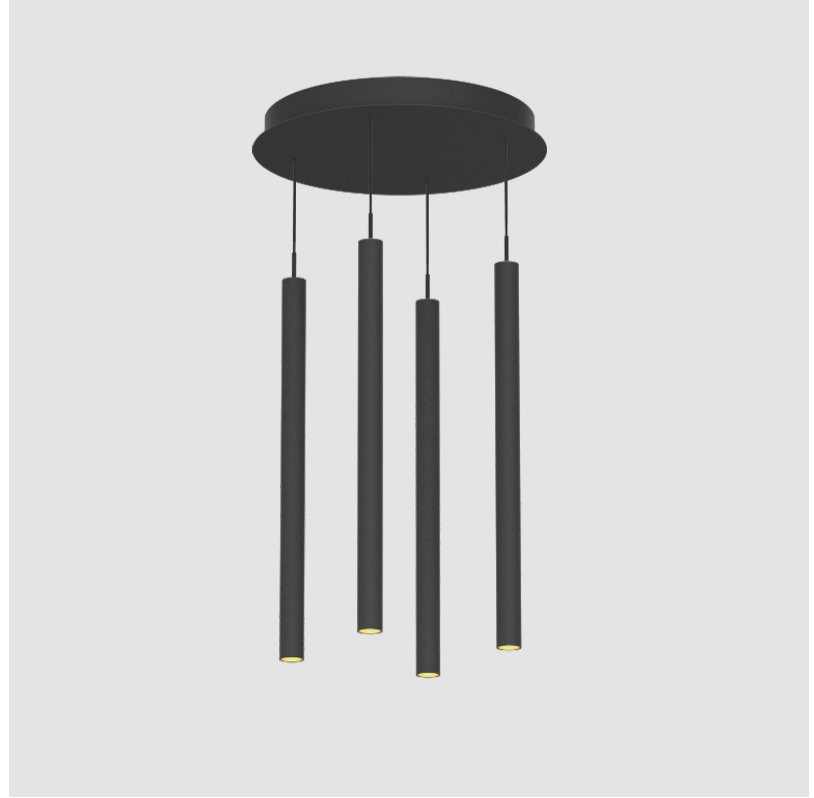

GENERAL

Series: G-Mini Round
Subseries: G-Mini Round Hangover
Brand: Prolicht
Division: Architectural
Mounting Type: Suspension
Mounting Location: Ceiling
Subcategory: Spots

PHYSICAL

Shape: Cylinder
Diameter (mm): 347
Diameter (in): 13 11/16
Height (mm): 450
Height (in): 17 11/16
Light Distribution: Direct
Fixture Finish: [SSR / BKV / CWI / CRY / HAB / UFT / ITA / RUA / FTG / MYG / LOD / PUS / FRO / FUP / KIA / POP / BLS / SPG / MEY / GOH / GUM / CHC / COM / ABZ / JAG / OBR / MOS / ROR](#)
Accent Finish: [NOF / COP / MIR / SSS](#)
Fixture Material: Extruded Aluminum / Steel
Cable Details: 2,000mm/78 3/4" / 4,000mm/157 1/2" - Cable, Black, Green, Orange, Red, White

ELECTRICAL

Lamp Type: LED (Zhaga Standard)
Input Wattage (W): 26
Total Output Wattage (W): 23.7
Dimming: [Tri-Mode (Non-Dimming and Phase Dimming (120Vac only) and 0-10V Dimming)](#)
Driver Included: Yes
Driver Location: Integrated
Driver Type: Constant Current - Universal
Driver Class: Class 2
Input Voltage (V): 120 - 277

LED

Color Temperature (°K): 2700 / 3000 / 3500 / 4000
Max. Delivered Lumen (lm): 1614 / 1709 / 1804 / 1852
Nominal Lumen (lm): 1840 / 1949 / 2057 / 2112
CRI: >90 CRI
Lamp Life (hrs): 50000

OPTICAL

Beam Angle: [20 / 26 / 56](#)

RATINGS AND CERTIFICATIONS

Certified By: Certified for North American Standards
IP rating: IP20