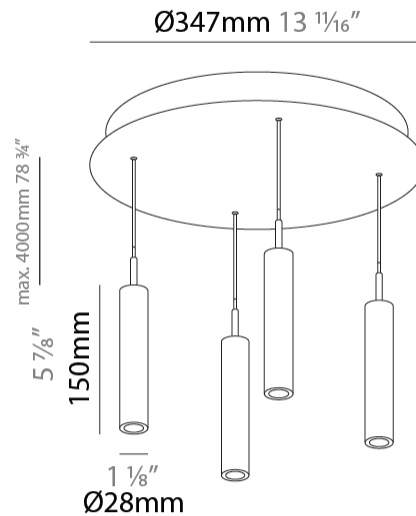

GENERAL

Series: G-Mini Round
Subseries: G-Mini Round Hangover
Brand: Prolicht
Division: Architectural
Mounting Type: Suspension
Mounting Location: Ceiling
Subcategory: Spots

PHYSICAL

Shape: Cylinder
Diameter (mm): 347
Diameter (in): 13 11/16
Height (mm): 150
Height (in): 5 7/8
Light Distribution: Direct
Fixture Finish: SSR / BKV / CWI / CRY / HAB / UFT / ITA / RUA / FTG / MYG / LOD / PUS / FRO / FUP / KIA / POP / BLS / SPG / MEY / GOH / GUM / CHC / COM / ABZ / JAG / OBR / MOS / ROR
Accent Finish: NOF / COP / MIR / SSS
Fixture Material: Extruded Aluminum / Steel
Cable Details: 2,000mm/78 3/4" / 4,000mm/157 1/2" - Cable, Black, Green, Orange, Red, White

ELECTRICAL

Lamp Type: LED (Zhaga Standard)
Input Wattage (W): 26
Total Output Wattage (W): 23.7
Dimming: Tri-Mode (Non-Dimming and Phase Dimming (120Vac only) and 0-10V Dimming)
Driver Included: Yes
Driver Location: Integrated
Driver Type: Constant Current - Universal
Driver Class: Class 2
Input Voltage (V): 120 - 277

LED

Color Temperature (°K): 2700 / 3000 / 3500 / 4000
Max. Delivered Lumen (lm): 1614 / 1709 / 1804 / 1852
Nominal Lumen (lm): 1840 / 1949 / 2057 / 2112
CRI: >90 CRI
Lamp Life (hrs): 50000

OPTICAL

Beam Angle: 20 / 26 / 56

RATINGS AND CERTIFICATIONS

Certified By: Certified for North American Standards
IP rating: IP20