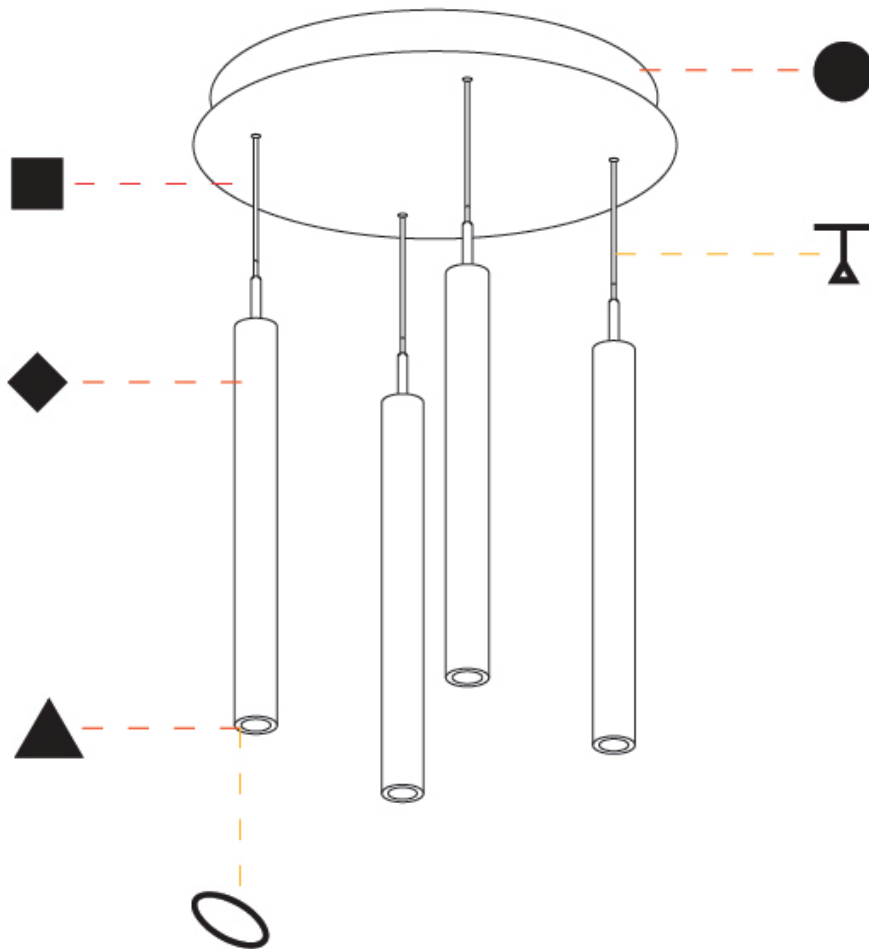

G-MINI ROUND HANGOVER SUSPENSION

A300627-

PROJECT	_____
TYPE	_____
SPECIFIER	_____
QUANTITY	_____
DATE	_____

A