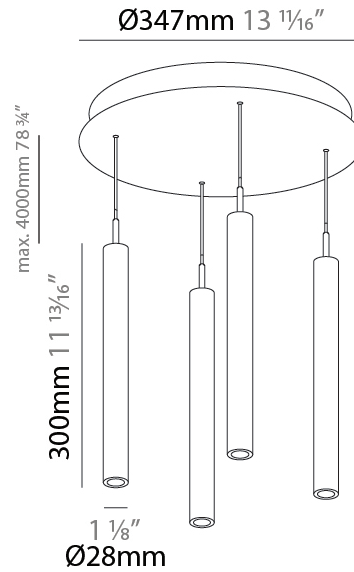

GENERAL

Series: G-Mini Round
Subseries: G-Mini Round Hangover
Brand: Prolicht
Division: Architectural
Mounting Type: Suspension
Mounting Location: Ceiling
Subcategory: Spots

PHYSICAL

Shape: Cylinder
Diameter (mm): 347
Diameter (in): 13 13/16
Height (mm): 300
Height (in): 11 13/16
Light Distribution: Direct
Fixture Finish: SSR / BKV / CWI / CRY / HAB / UFT / ITA / RUA / FTG / MYG / LOD / PUS / FRO / FUP / KIA / POP / BLS / SPG / MEY / GOH / GUM / CHC / COM / ABZ / JAG / OBR / MOS / ROR
Accent Finish: NOF / COP / MIR / SSS
Fixture Material: Extruded Aluminum / Steel
Cable Details: 2,000mm/78 3/4" / 4,000mm/157 1/2" - Cable, Black, Green, Orange, Red, White

ELECTRICAL

Lamp Type: LED (Zhaga Standard)
Input Wattage (W): 26
Total Output Wattage (W): 23.7
Dimming: Tri-Mode (Non-Dimming and Phase Dimming (120Vac only) and 0-10V Dimming)
Driver Included: Yes
Driver Location: Integrated
Driver Type: Constant Current - Universal
Driver Class: Class 2
Input Voltage (V): 120 - 277

LED

Color Temperature (°K): 2700 / 3000 / 3500 / 4000
Max. Delivered Lumen (lm): 1614 / 1709 / 1804 / 1852
Nominal Lumen (lm): 1840 / 1949 / 2057 / 2112
CRI: >90 CRI
Lamp Life (hrs): 50000

OPTICAL

Beam Angle: 20 / 26 / 56

RATINGS AND CERTIFICATIONS

Certified By: Certified for North American Standards
IP rating: IP20